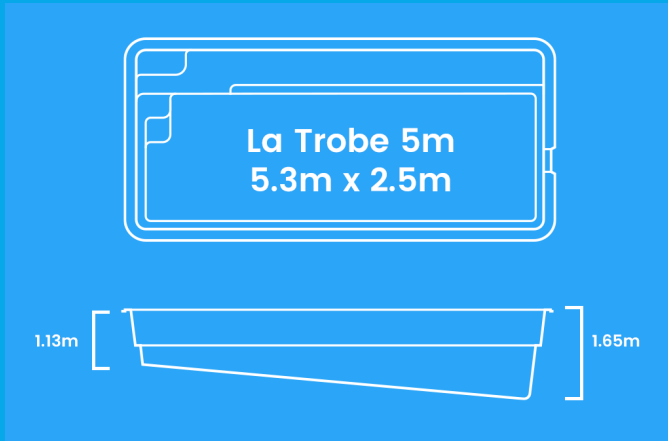

Adelaide Fibreglass pools

If you're looking for a fancy little addition to your backyard then the La Trobe 5M fibreglass pool should be right up your ally. It is 5.3 metres long and 2.5 metres which makes it perfect for relaxing, entertaining and even getting a few strokes.

This inground fibreglass pool has a bench running along one side of the pool which means you can be in the pool and sunbathe too. The bench runs along up to the stairs and swim in so you get smart utilisation of space. The opposite side of the pool is free and open without any encumbrances for swimming.

The deep end of this La Trobe fibreglass pool is 1.65 metres and the shallow end amounts to 1.13 metres. If you have any questions about whether or not this pool can fit into your space or what you need to do to prepare your backyard for a fibreglass pool, please give us a call and our swimming pool experts will guide you in the right direction.