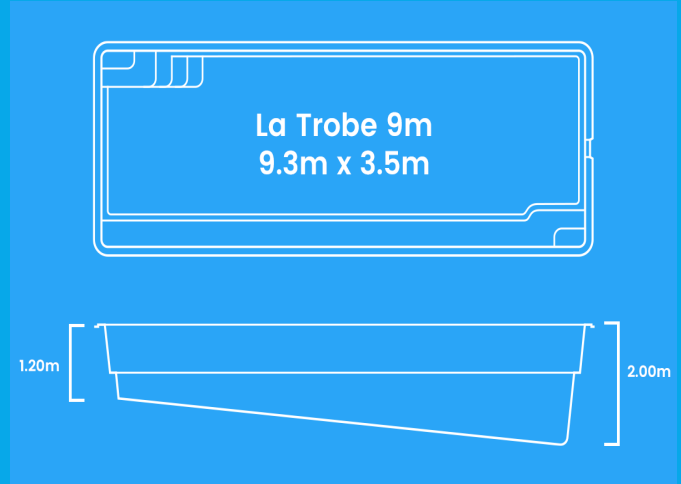

Adelaide Fibreglass pools

If you're looking for a fancy little addition to your backyard then the La Trobe 5M fibreglass pool should be right up your ally. It is 5.3 metres long and 2.5 metres which makes it perfect for relaxing, entertaining and even getting a few strokes.

This inground fibreglass pool has a bench running along one side of the pool which means you can be in the pool and sunbathe too. The bench runs along up to the stairs and swim in so you get smart utilisation of space. The opposite side of the pool is free and open without any encumbrances for swimming.

This fibreglass pool is a good choice if you've got a small backyard as it utilises minimal space. This also means your fibreglass pool costs are going to be lower than if you purchased a larger size pool. The cost of the pool is significantly lower than large fibreglass pools.

The deep end of this La Trobe fibreglass pool is 1.65 metres and the shallow end amounts to 1.13 metres. If you have any questions about whether or not this pool can fit into your space or what you need to do to prepare your backyard for a fibreglass pool, please give us a call and our swimming pool experts will guide you in the right direction.