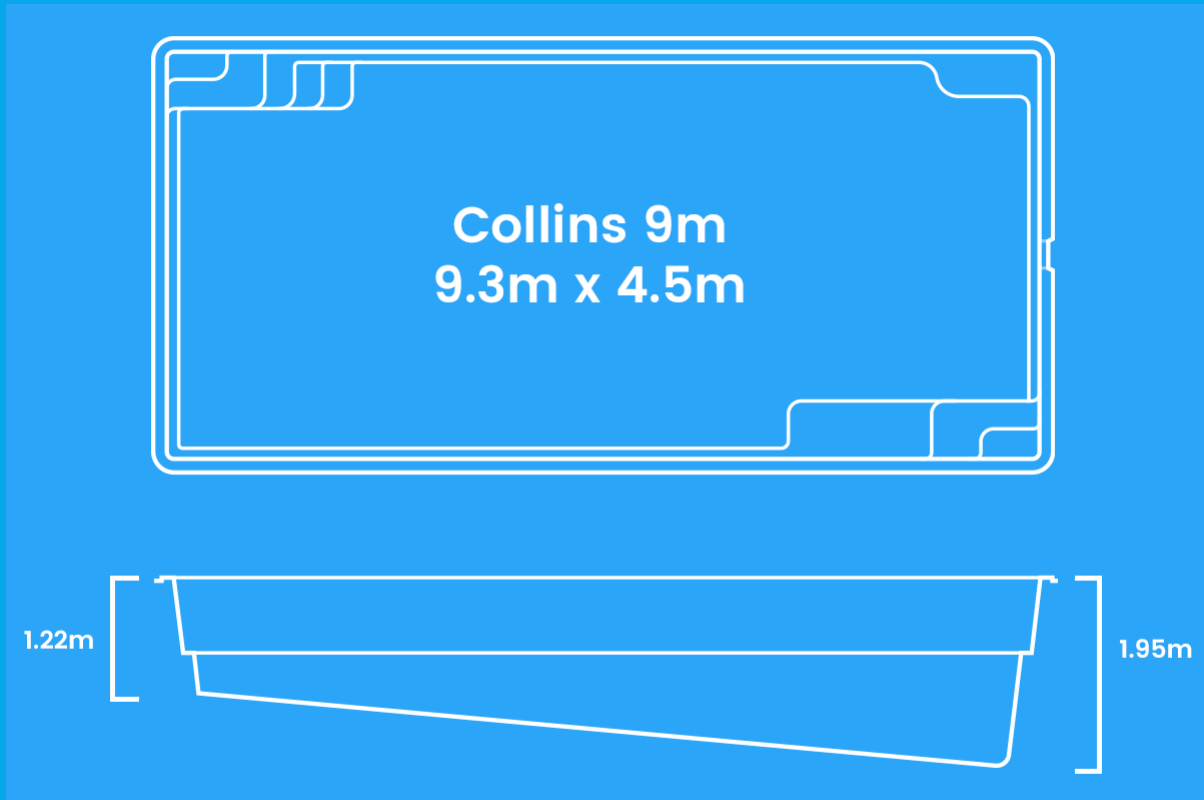

Adelaide Fibreglass *pools*

For a purely sleek design in fibreglass pools, you have to take the Collins 9M into consideration. It gives you a ton of swimming space at 9.3 metres long and 4.5 metres wide. You have steps and a swimout on opposite corners which makes it easy for everyone to get in and out of the pool when you're entertaining or just having a family day. In the center you can swim laps unobstructed as all of the steps and swim ins sit on the corners.

The deep end measures in at 1.95 metres and on the shallow end you've got just 1.22 metres of depth so everyone in the family can get the most out of this pool. You even have an extra access area from the deep end that allows you to directly enjoy the deep while others are busy on the shallow.